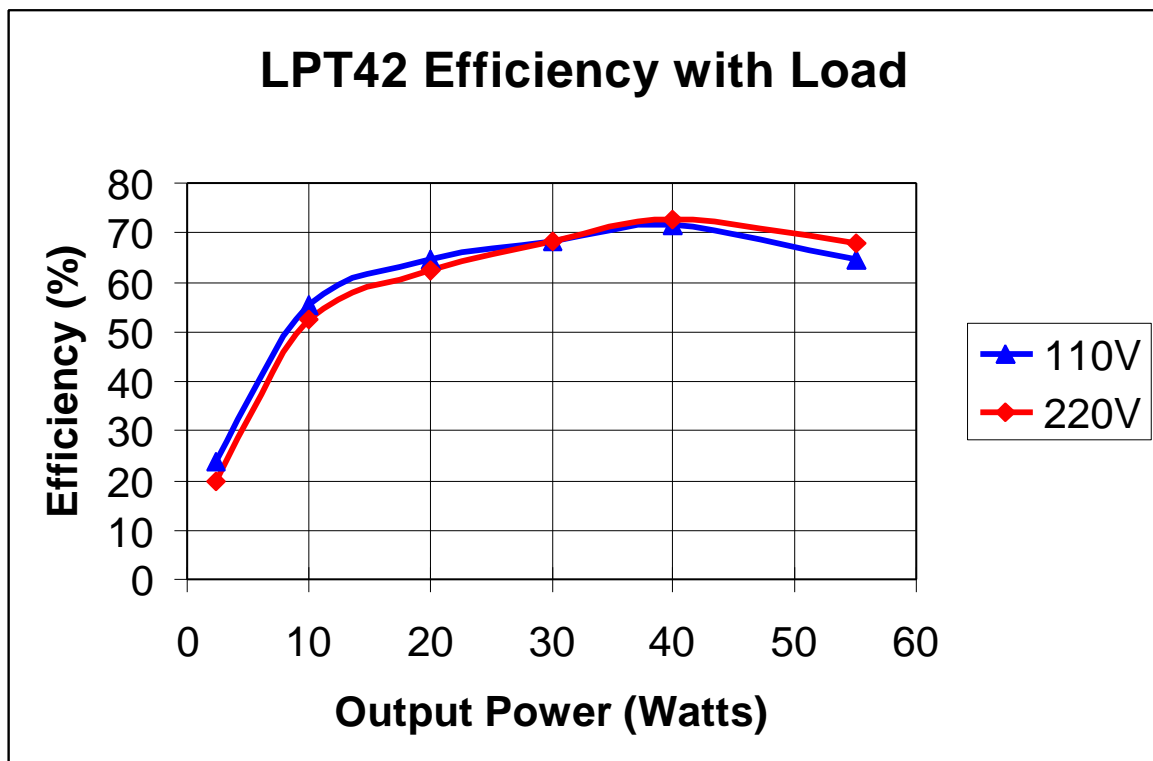

Originator: G. Fry

Location: Merry Hill

Date: 17/9/99

Schematic

Description

The LPT42 is highly efficient 40W power supply. It achieves over 70% efficiency at both European and American line voltages at the full 40W load. At half power it still achieves 63-65% efficiency and when delivering its maximum power of 55W it is also 65-68% efficient.

The figures shown in the above graph were measured on a typical unit using a Voltech Power Analyser.